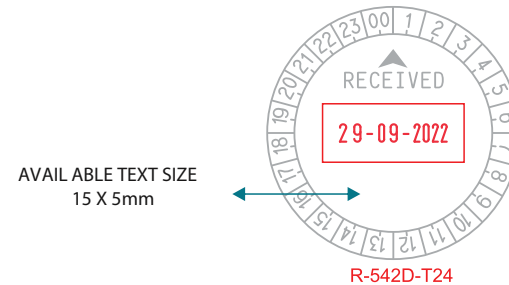

Time Dater

R-542-Time Dater (24HR) • Ink Pad R-542-7

R-542 Time Dater ISO • R1233.05

Text Only • R 73.64

r-542-7 Ink Pad • R 112.84