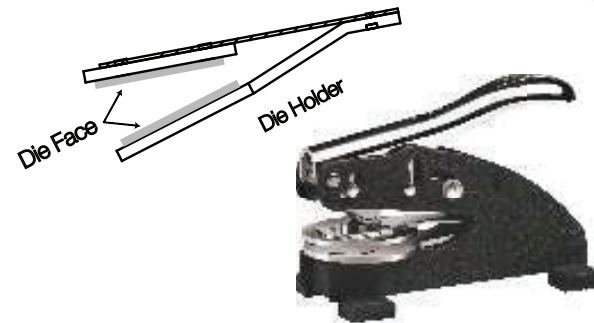

EB-Smart Base (Compatible with EM-Pocket)

Base Only	• R277.13