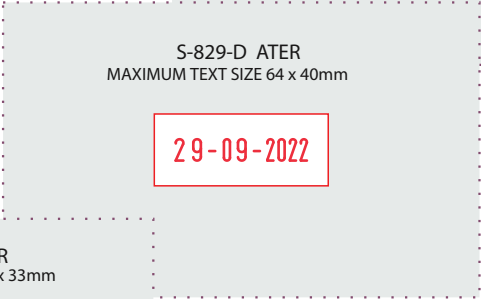

S-845(S-855) 70 x 25 mm • Ink Pad S-855-7

Complete Stamp • **R530.40**

Text Only • **R206.06**

S-855-7 - Ink Pad • **R 108.11**

MAXIMUM TEXT SIZE 70 x 25 mm

Since 1957

S-826/S-826D - 41 x 23 mm • Ink Pad S-400-7B

S-826	• R378.34
S-826-Dater ISO	• R651.97
Text Only	• R153.09
S-400-7B - Ink Pad	• R 87.80

S-829/S-829D - 64 x 40 mm • Ink Pad S-829-7

S-829	• R587.81
S-829-Dater ISO	• R824.31
Text Only	• R229.71
S-829-7 Ink Pad	• R121.58

S-827/S-827D - 50 x 30 mm • Ink Pad S-827-7

S-827	• R439.18
S-827-Dater ISO	• R675.65
Text Only	• R151.99
S-827-7 Ink Pad	• R111.44

S-830/S-830D - 75 x 38 mm • Ink Pad S-830-7

S-830	• R618.22
S-830-Dater ISO	• R891.86
Text Only	• R270.26
S-830-7 Ink Pad	• R121.58

S-828/S-828D - 56 x 33 mm • Ink Pad S-828-7

S-828	• R516.84
S-828-Dater ISO	• R706.05
Text Only	• R213.67
S-828-7 Ink Pad	• R111.44

PLEASE NOTE:
ALL OUR DATERS ARE STANDARD
ie. ISO,
↓
23-06-2018

Since 1957