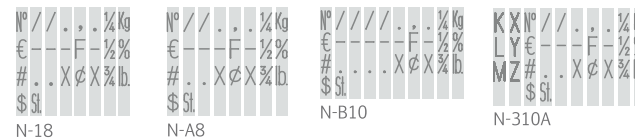

SPECIAL CHARACTERS AVAILABLE ON NUMBERERS