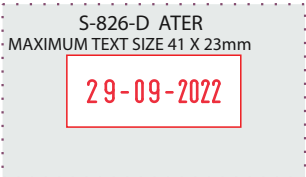

S-827/S-827D - 50 x 30 mm • Ink Pad S-827-7

S-827	• R439.18
S-827-Dater ISO	• R675.65
Text Only	• R151.99
S-827-7 Ink Pad	• R111.44

S-830/S-830D - 75 x 38 mm • Ink Pad S-830-7

S-830	• R618.22
S-830-Dater ISO	• R891.86
Text Only	• R270.26
S-830-7 Ink Pad	• R121.58

S-828/S-828D - 56 x 33 mm • Ink Pad S-828-7

S-828	• R516.84
S-828-Dater ISO	• R706.05
Text Only	• R213.67
S-828-7 Ink Pad	• R111.44

PLEASE NOTE:
ALL OUR DATERS ARE STANDARD
ie. ISO,
↓
23-06-2018

Since 1957